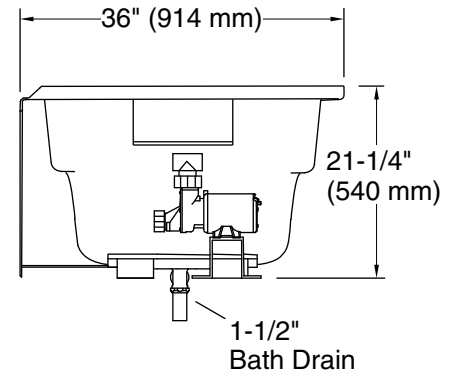

Required Electrical Service

One dedicated circuit required, protected with Class A Ground-Fault Circuit-Interrupter (GFCI). Outside North America, this device may be known as a Residual Current Device (RCD).

Pump, Heated Surface: 120 V, 15 A, 60 Hz

Technical Information

All product dimensions are nominal.

Installation: Three-wall alcove
Drain location: Left
Basin area, bottom: 48" x 24" (1219 mm x 610 mm)
Basin area, top: 59" x 30" (1499 mm x 762 mm)
Weight: 116 lbs (52.6 kg)
Minimum floor load: 42 lbs/ft² (205.1 kg/m²)
Water depth: 14" (356 mm)
Water capacity: 67 gal (253.6 L)
Electrical component rating: Pump: 120 V, 7 A, 60 Hz
Heated Surface: 120 V, 0.5 A, 60 Hz, 65 W
Pump speed: Single

Notes

Measure your actual product for rough-in details.

Install this product according to the installation instructions.

The hot water supply should be 70% of the capacity of the bath or greater. Installations will vary.

If installing a rim-mount faucet, make sure there is no interference above or below the deck before drilling any holes.