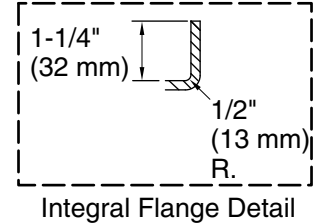

Required Electrical Service

One dedicated circuit required, protected with Class A Ground-Fault Circuit-Interrupter (GFCI). Outside North America, this device may be known as a Residual Current Device (RCD).

Pump, Heated Surface: 120 V, 15 A, 60 Hz

Technical Information

All product dimensions are nominal.

Installation: Three-wall alcove
Drain location: Left
Basin area, bottom: 48" x 24" (1219 mm x 610 mm)
Basin area, top: 59" x 30" (1499 mm x 762 mm)
Weight: 116 lbs (52.6 kg)
Minimum floor load: 42 lbs/ft² (205.1 kg/m²)
Water depth: 14" (356 mm)
Water capacity: 67 gal (253.6 L)
Electrical component rating: Pump: 120 V, 7 A, 60 Hz
Heated Surface: 120 V, 0.5 A, 60 Hz, 65 W
Pump speed: Single

Notes

Measure your actual product for rough-in details.

Install this product according to the installation instructions.

The hot water supply should be 70% of the capacity of the bath or greater. Installations will vary.

If installing a rim-mount faucet, make sure there is no interference above or below the deck before drilling any holes.