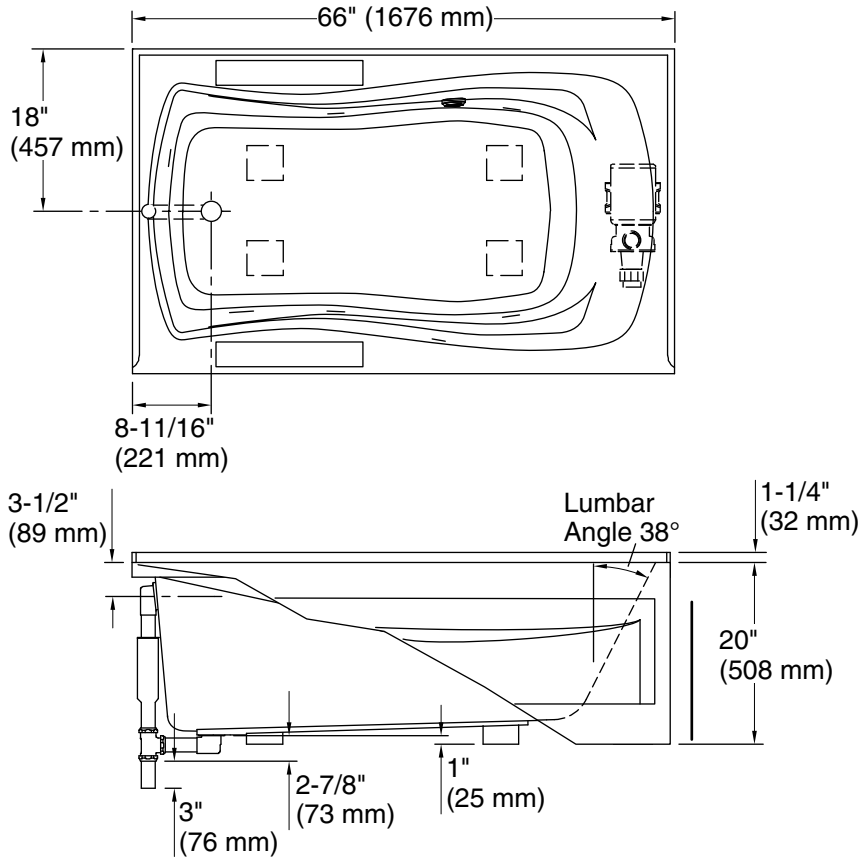

No change in measurements if connected with drain illustrated. (K-7161-AF)

□ Recommended Faucet Location